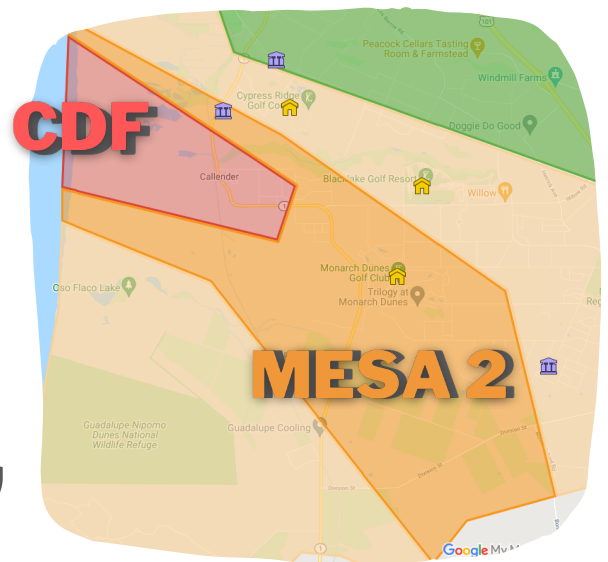

CLEAN AIR ROOMS PROGRAM

FREE Air Purifiers for Income-eligible South County Residents!

Stop by one of our pop-up giveaway events for a **FREE** air purifier. First-come, first-served while supplies last each day.

OCEANO CSD
1655 FRONT STREET, OCEANO

April 30, 2022 & **May 3, 2022**
9:00am & **4:30pm**
while quantities last & while quantities last

TO QUALIFY:

- Prove income-eligibility at the time of event (none of your information will be kept). Visit SLOCleanAir.org/community/clean-air-rooms for low-income eligibility list.
- Show a driver's license/ID card or piece of mail or utility bill proving you live:
 - In the **Oceano** 93445 zip code **OR**
 - Within the **Mesa 2/CDF Air Quality Forecast Zones** (see details and map below).

Details: This map shows an overview of the qualifying CDF and Mesa 2 air quality forecast zones. Your residence must fall within the red or dark orange zones. To see a larger version of this map, visit <https://bit.ly/3rlk9ta>