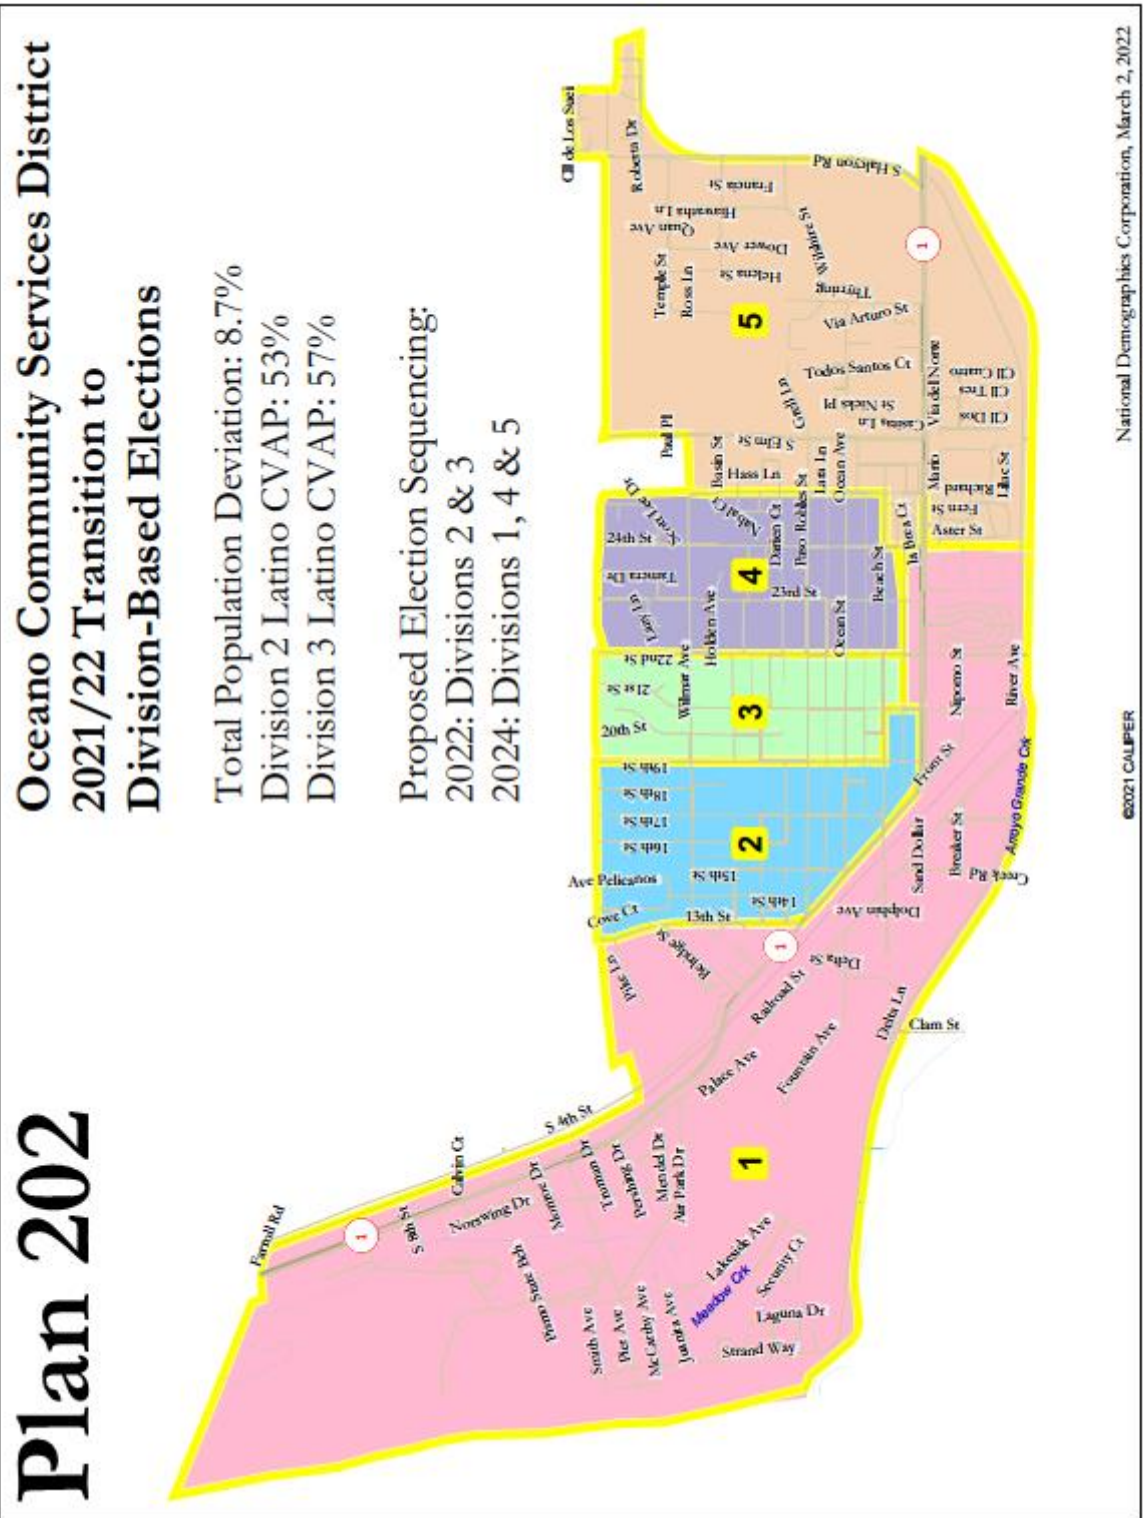

A-1. Service Area Boundary Map(s)