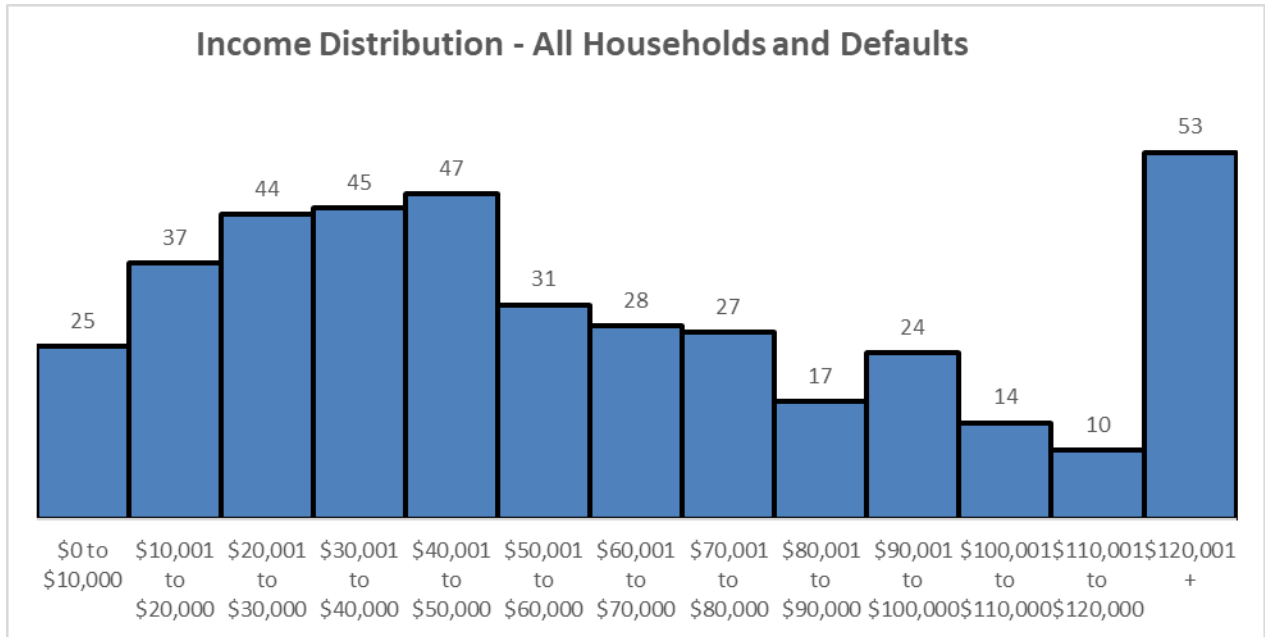

E-2: Income Distribution – All Households and Defaults